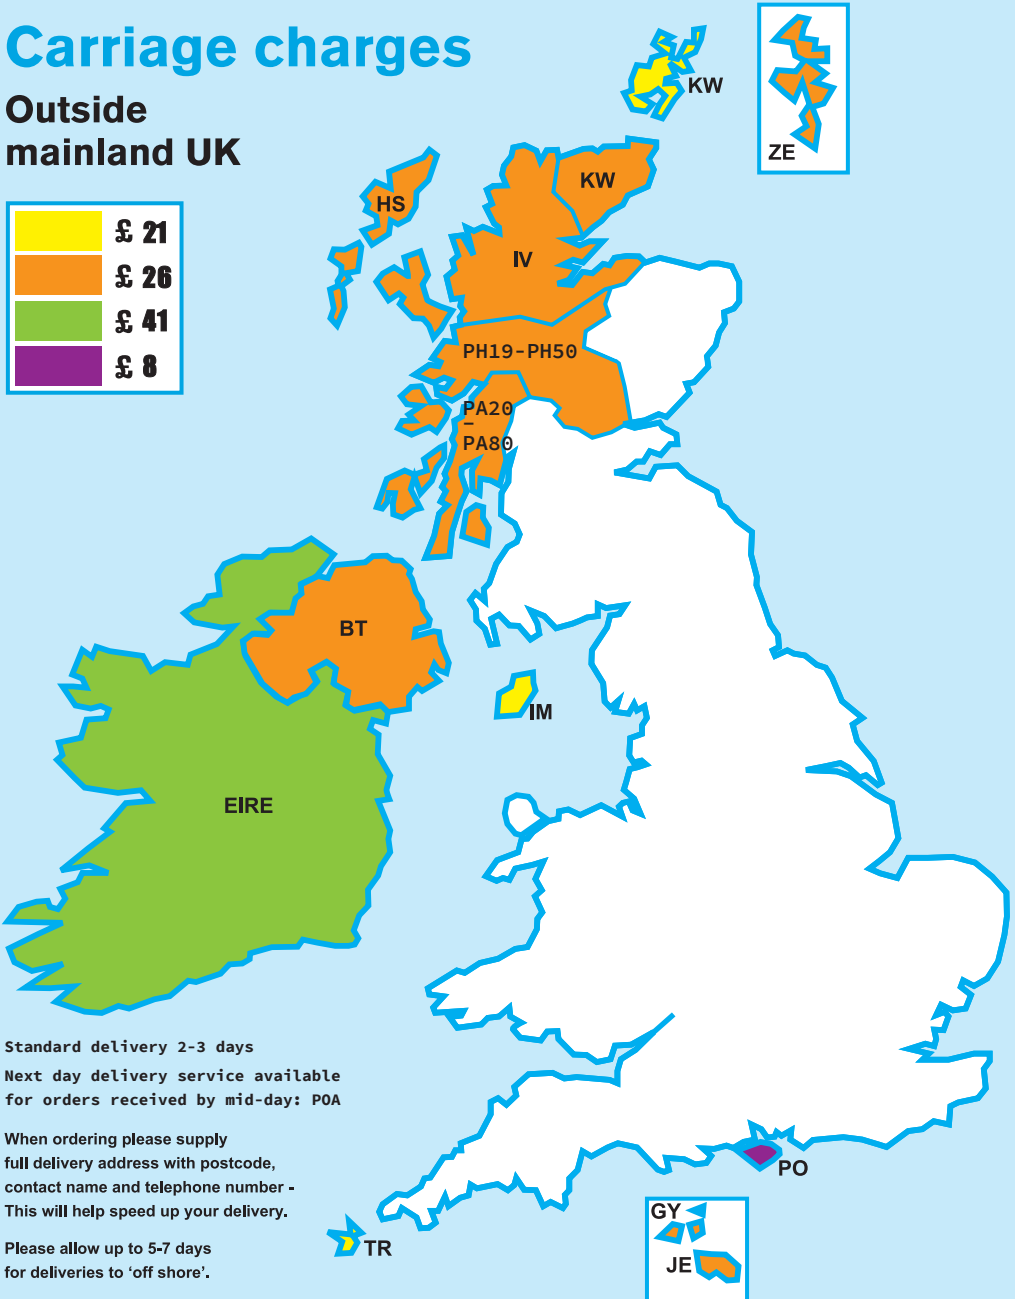

Carriage charges

Outside mainland UK

	£ 21
	£ 26
	£ 41
	£ 8

Standard delivery 2-3 days

Next day delivery service available
for orders received by mid-day: POA

When ordering please supply
full delivery address with postcode,
contact name and telephone number -
This will help speed up your delivery.

Please allow up to 5-7 days
for deliveries to 'off shore'.